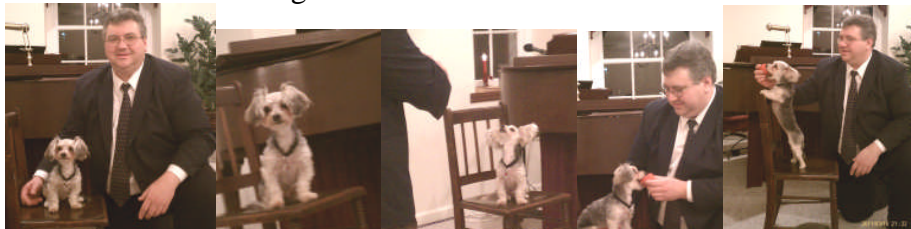

Saturday, Feb. 25, 2012 7:00 PM

East Valley Holiness Church

805 S. Mesa Dr.,
Mesa, AZ 85210

For more information
Call Pastor David Spivey
at (480) 964-5210

Attention everyone!
Meet “Baby” the dog,

she gets stuck between two masters. One leads her into “The Cage of Sin.” The other rescues her from despair when she makes the right choices.